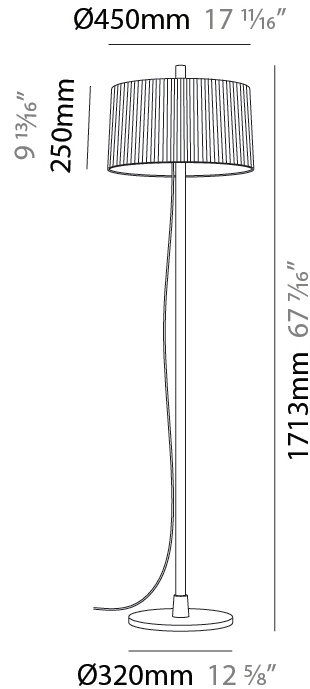

PROJECT	
TYPE	
SPECIFIER	
QUANTITY	
DATE	

LINOOD PORTABLE

D94072

base number

1. To build a product code in our configurator select the specify button on the base model # product page
2. To build a manual product code on this datasheet choose from the options listed below in blue font and add the suffix to the base model #

GENERAL

Series: Linoood
Brand: Milan
Division: Design
Mounting Type: Portable
Mounting Location: Floor
Subcategory: Floor

PHYSICAL

Shape: Abstract
Diameter (mm): 450
Diameter (in): 17 11/16
Height (mm): 1713
Height (in): 37 7/16
Light Distribution: Direct / Indirect
Weight (kg): 5.9
Weight (lbs): 12.999
Diffuser: Pleated Translucent Shade
Fixture Material: Oak Wood
Cable Details: 3000mm / 118 1/8"
Upon Request: Bolt Down

ELECTRICAL

Number of Lamps: 3
Lamp Type: LED Retrofit
Bulb Included: Bulb Not Included
Total Output Wattage (W): 36
Max. Wattage Per Lamp (W): 12
Lamp Base: E26
Input Voltage (V): 120
Upon Request: 277Vac / GU24

LED

OPTICAL

RATINGS AND CERTIFICATIONS

Certified By: CSA Certified to UL and CSA Standards
IP rating: IP20